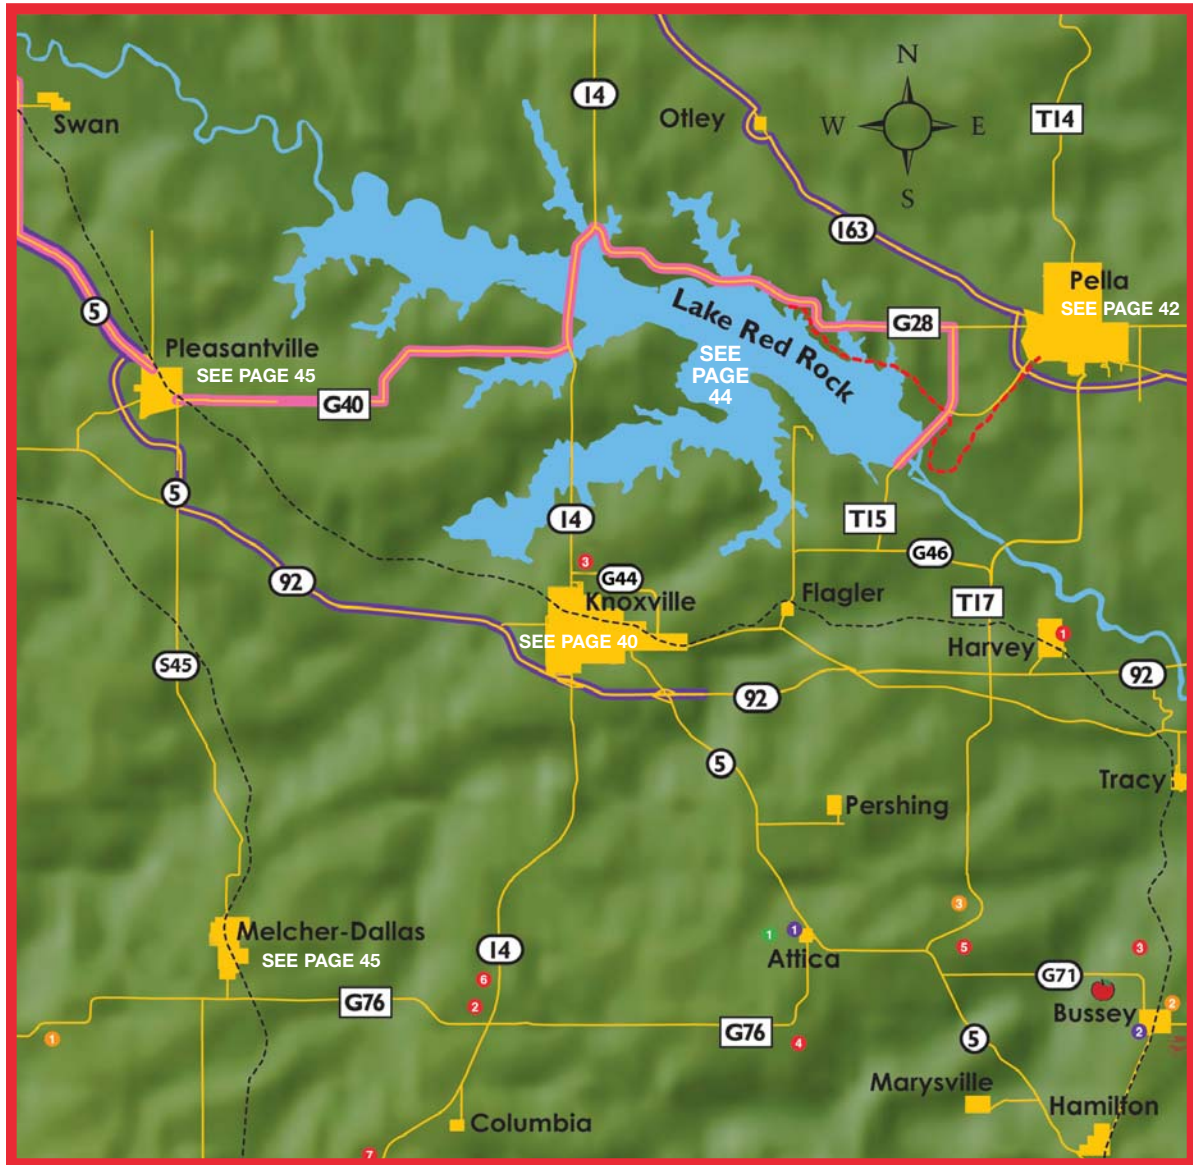

Marion County

MAPS

Attractions

1. Harvey Memorial Museum
2. Elm Tree Memorial Park
3. Slideways Go-Kart
4. North Cedar Creek Covered Bridge
5. Marysville Covered Bridge
6. Dan-D Farms Corn Maze
7. Pierce's Pumpkin Patch
8. English Creek Speedway

Recreation

1. Bauer Park
2. Bussey Park
3. Wilcox Wildlife Area

Lodging

1. Spring Valley B&B

Restaurants

1. Kin Folks BBQ
2. Mom's Nostalgic Inn
3. Udder's Steak House

Other

-  : Library
-  : School
-  : Volksweg Trail
-  : Dragoon Trail
-  : 4-Lane Highway
-  : Rail