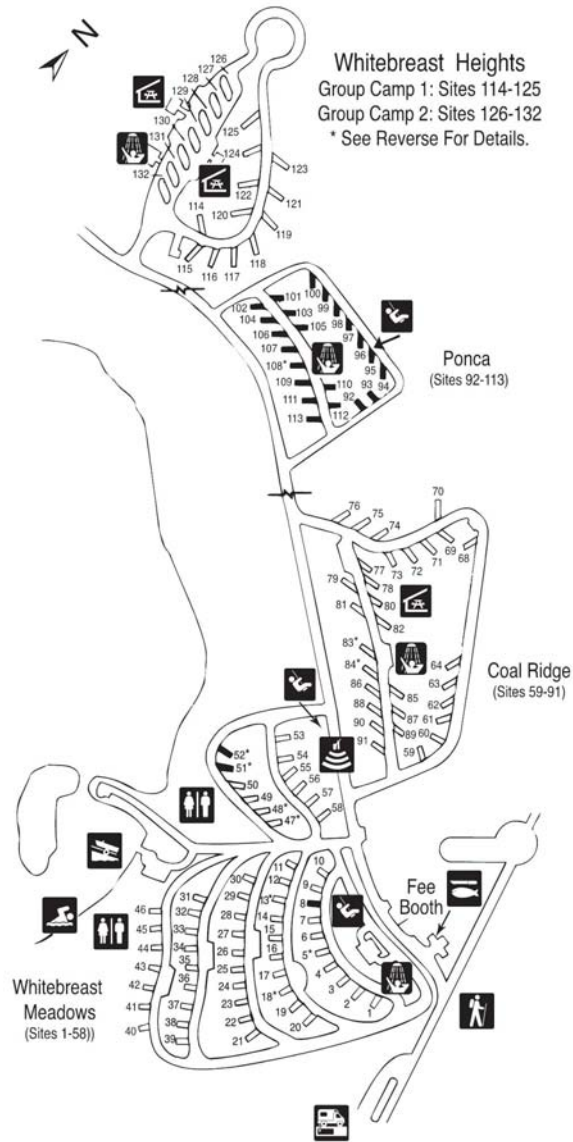

Whitebreast Recreation Area

Whitebreast Heights
Group Camp 1: Sites 114-125
Group Camp 2: Sites 126-132
* See Reverse For Details.

Ponca
(Sites 92-113)

Coal Ridge
(Sites 59-91)

**Whitebreast
Meadows**
(Sites 1-58)

Fee Booth